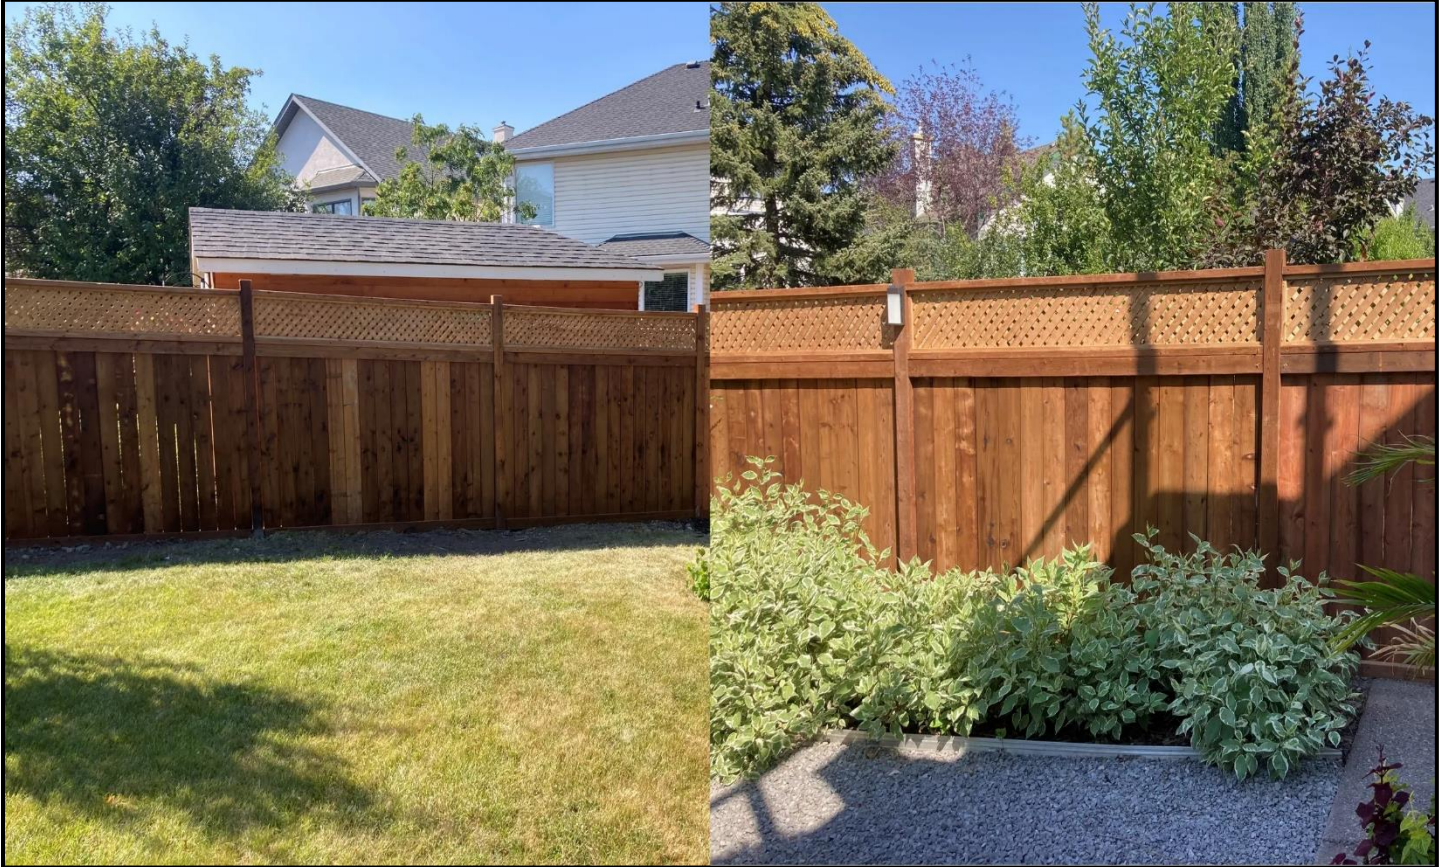

# FENCE STYLE: ESTATE FENCE

## Estate Fence Style:

The Estate Style Fence is a beautiful and elegant option for those looking to add a traditional and timeless look. This fence is built to last, ensuring that it will be a durable and long-lasting addition to your property.

(Looks same on both sides)

**Heights:** 4', 5', 6'

**Post Sizes:** 4x4, 4x6, 6x6

**Post Spacing:** 8' max

**Design:** Rails are 2x4, pickets are 1x6, trim are 1x4. Rails and trim are the 2 horizontal pieces. Rails go on one side and trim matches the other. Lattice is 1 foot tall.